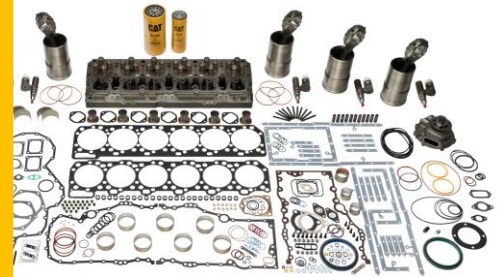

LEVEL2

1. Include all items listed in Level 1 in addition to the following parts
2. ☐ Piston & Rings
   - ☐ Liners & Seals
   - ☐ Main bearing
   - ☐ Connecting Rod bearings
   - ☐ Engine oil pump - Reman
   - ☐ Oil pan seal